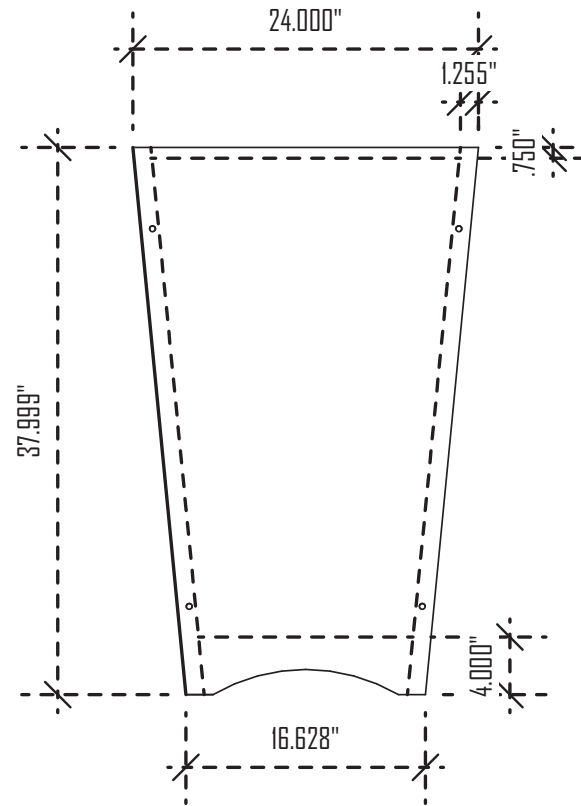

NOTE: Graphic files must be @ 150 dpi finished Size. DO NOT send Flattened Files. Production can not manipulate the content, proportion or color of these files.

The RE-1212 kit with graphics is priced with (2) wing graphics only. Please ask about additional graphic & pricing

Internal dotted lines represent approximate inside dimensions of side panels, floor, and counter edge.